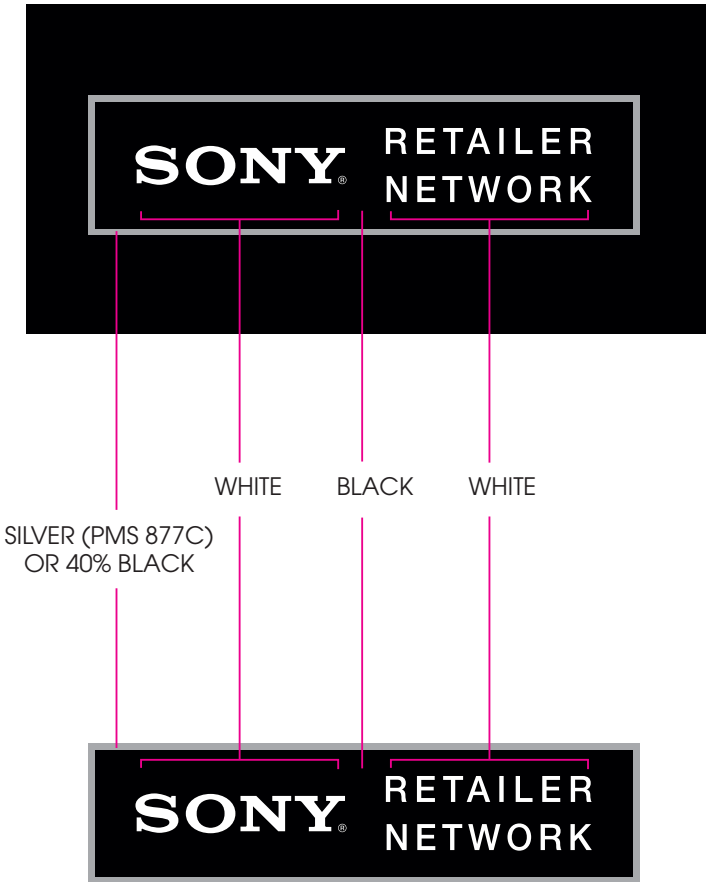

In general, the logo should be displayed at the left bottom area of the point-of-purchase materials.

On black background:

On white background:

Altering the logo is prohibited

Do not stretch the logo

Do not condense the logo

Minimum size H=1/4 inches

Maximum size of the logo depends on the promotional material where the logo would be applied.

H=1/4 inches

As a reference, on an 8x10 inch point-of-purchase element (such as a counter card), the recommended logo size is 1/4 inches.